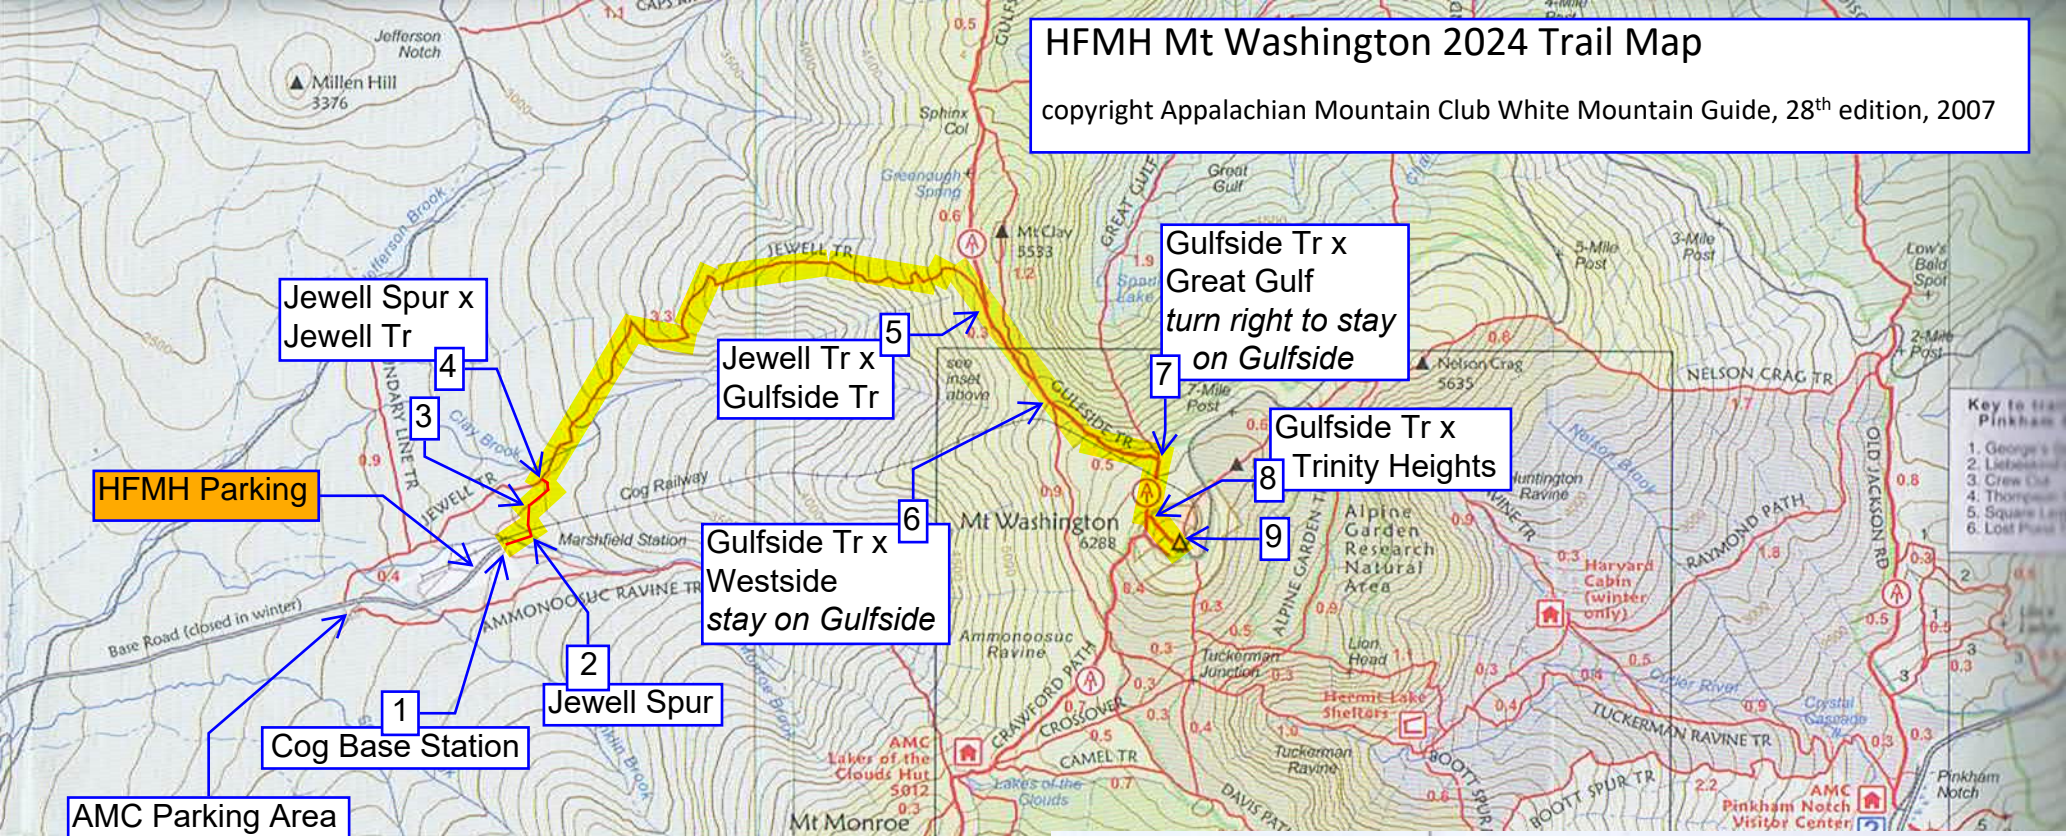

HFMH Mt Washington 2024 Trail Map

copyright Appalachian Mountain Club White Mountain Guide, 28th edition, 2007

Inset of Mt Washington summit area